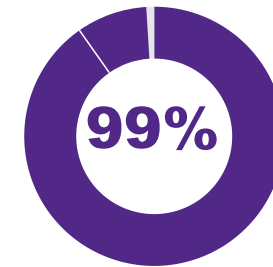

At a Glance

Program Mode 21-22 & above

All

▼

College

Education

▼

Statistical Year

2021-2022

▼

Degree

Bachelor

^

90% Employed

Most common employers

BLUE VALLEY USD 229
GEARY COUNTY USD 475
KANSAS CITY KANSAS USD 500
MANHATTAN OGDEN USD 383
SHAWNEE MISSION USD 512
SPRING VALLEY USD 202

→ View Report

Most common position titles

4th Grade Teacher
5th Grade Teacher
Kindergarten Teacher
Math Teacher
Social Studies Teacher

of graduates
are employed
or furthering
education

Median Salary
$43,000

High $58,250
Low $31,000

9% Furthering Education

Most common schools

KANSAS STATE UNIVERSITY
MISSOURI STATE UNIVERSITY
SAINT JOHNS UNIVERSITY
UNIVERSITY OF MARYLAND
UNIVERSITY OF MISSOURI
WICHITA STATE UNIVERSITY

→ View Report

Most common fields of study

Communication Sciences and Disorders
Counseling and Student Development
Couple and Family Therapy
Curriculum and Instruction
Educational Psychology
English

184 Reporting Employed

78% Employed in Kansas

84% Employed in KS, CO, MO, NE and OK

15% Employed in rest of United States

2% Employed internationally

1% Seeking

0% Miscellaneous

The data represented on this screen is collected up to six months after graduation from K-State degree recipients. The data collection and reporting processes of the [Career Center](#) are informed by the [NACE first-destination standards and protocols](#). Note that the most common employers and schools are calculated by majors (not individuals). Some overall degree, college and program results may be different when compared to calculations by individual graduates due to double majors and other data anomalies.