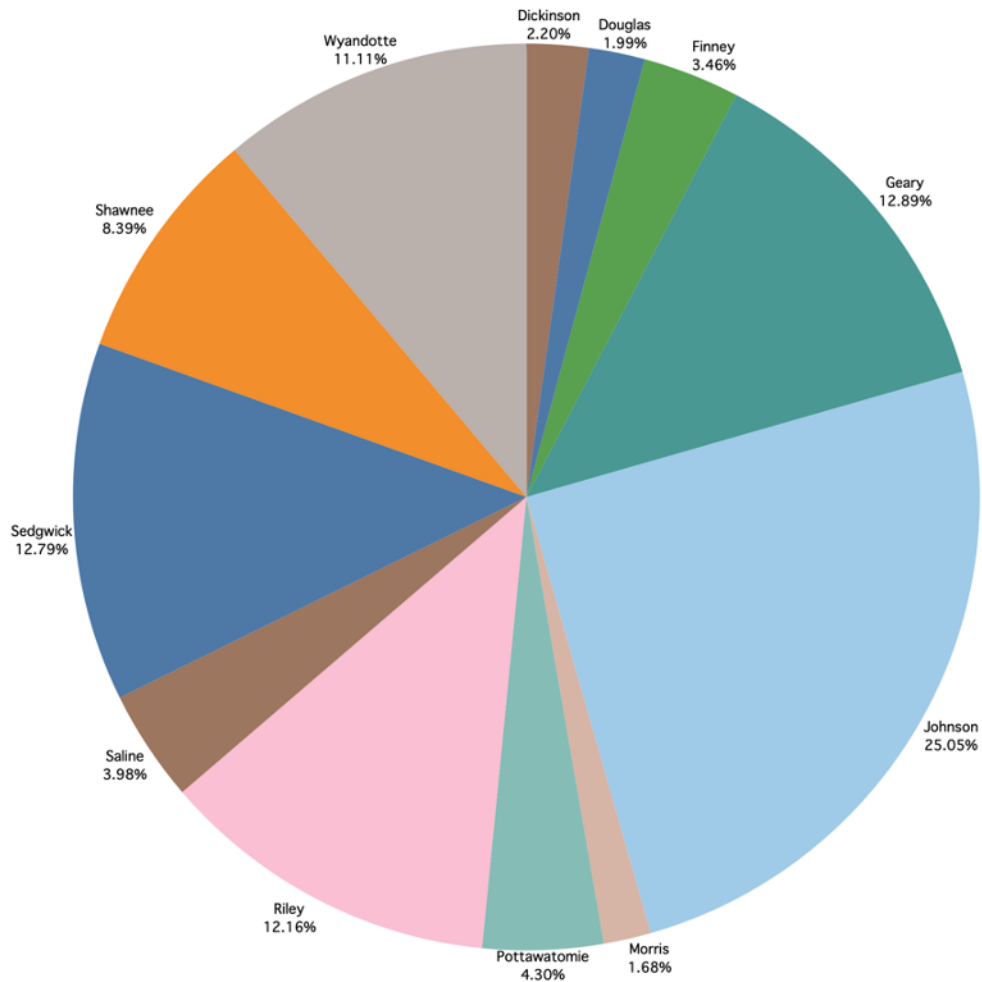

First Year Job Placement 2017-2021
College of Education

The map shows the share of each county for the first year placements of COE graduates from 2017-2021 in Kansas area.
The graphs includes share of counties having more than 15 placements.